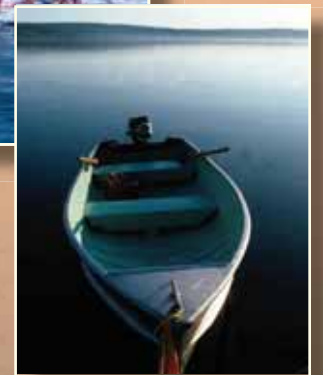

RV Park

Eddy Creek's 15 site RV Park offers several sites overlooking the lake. Each site has 20/30/50 amp electric, water, charcoal grill, and picnic tables. Dump station with daily pump out and bath house available.

Eddy Creek Marina Resort

ON LAKE BARKLEY IN EDDYVILLE, KY

The Best in Lakeside Living

Eddy Creek Marina Resort is located on Lake Barkley, giving you immediate access to the Lake and everything there is to do on the water. Everything you need for a relaxing stay is right here at Eddy Creek, with lodging, food, a full service marina, and many other amenities.

Lodging

Eddy Creek offers many options for lakeside living. Our motel rooms are furnished with cable TV, microwave, coffee maker, refrigerator, and two queen size beds in each room. Or if a longer stay is what you have in mind, our spacious log cabins let you set up housekeeping right on the lake. Eddy Creek also offers a private pool and beach for the exclusive use of our guests, as well as a new playground for the kids.