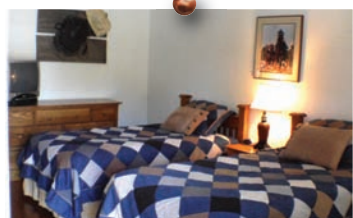

FISHERMAN'S PARADISE!

- Boat Hook-Ups for Every Room
- Easy Boat Parking
- Restaurant & Bait Shops Next Door
- 1 mile to Poplar Creek Boat Ramp
- Close proximity to 5 more boat ramps
- Tournament & Pre-Fishing Discounts!