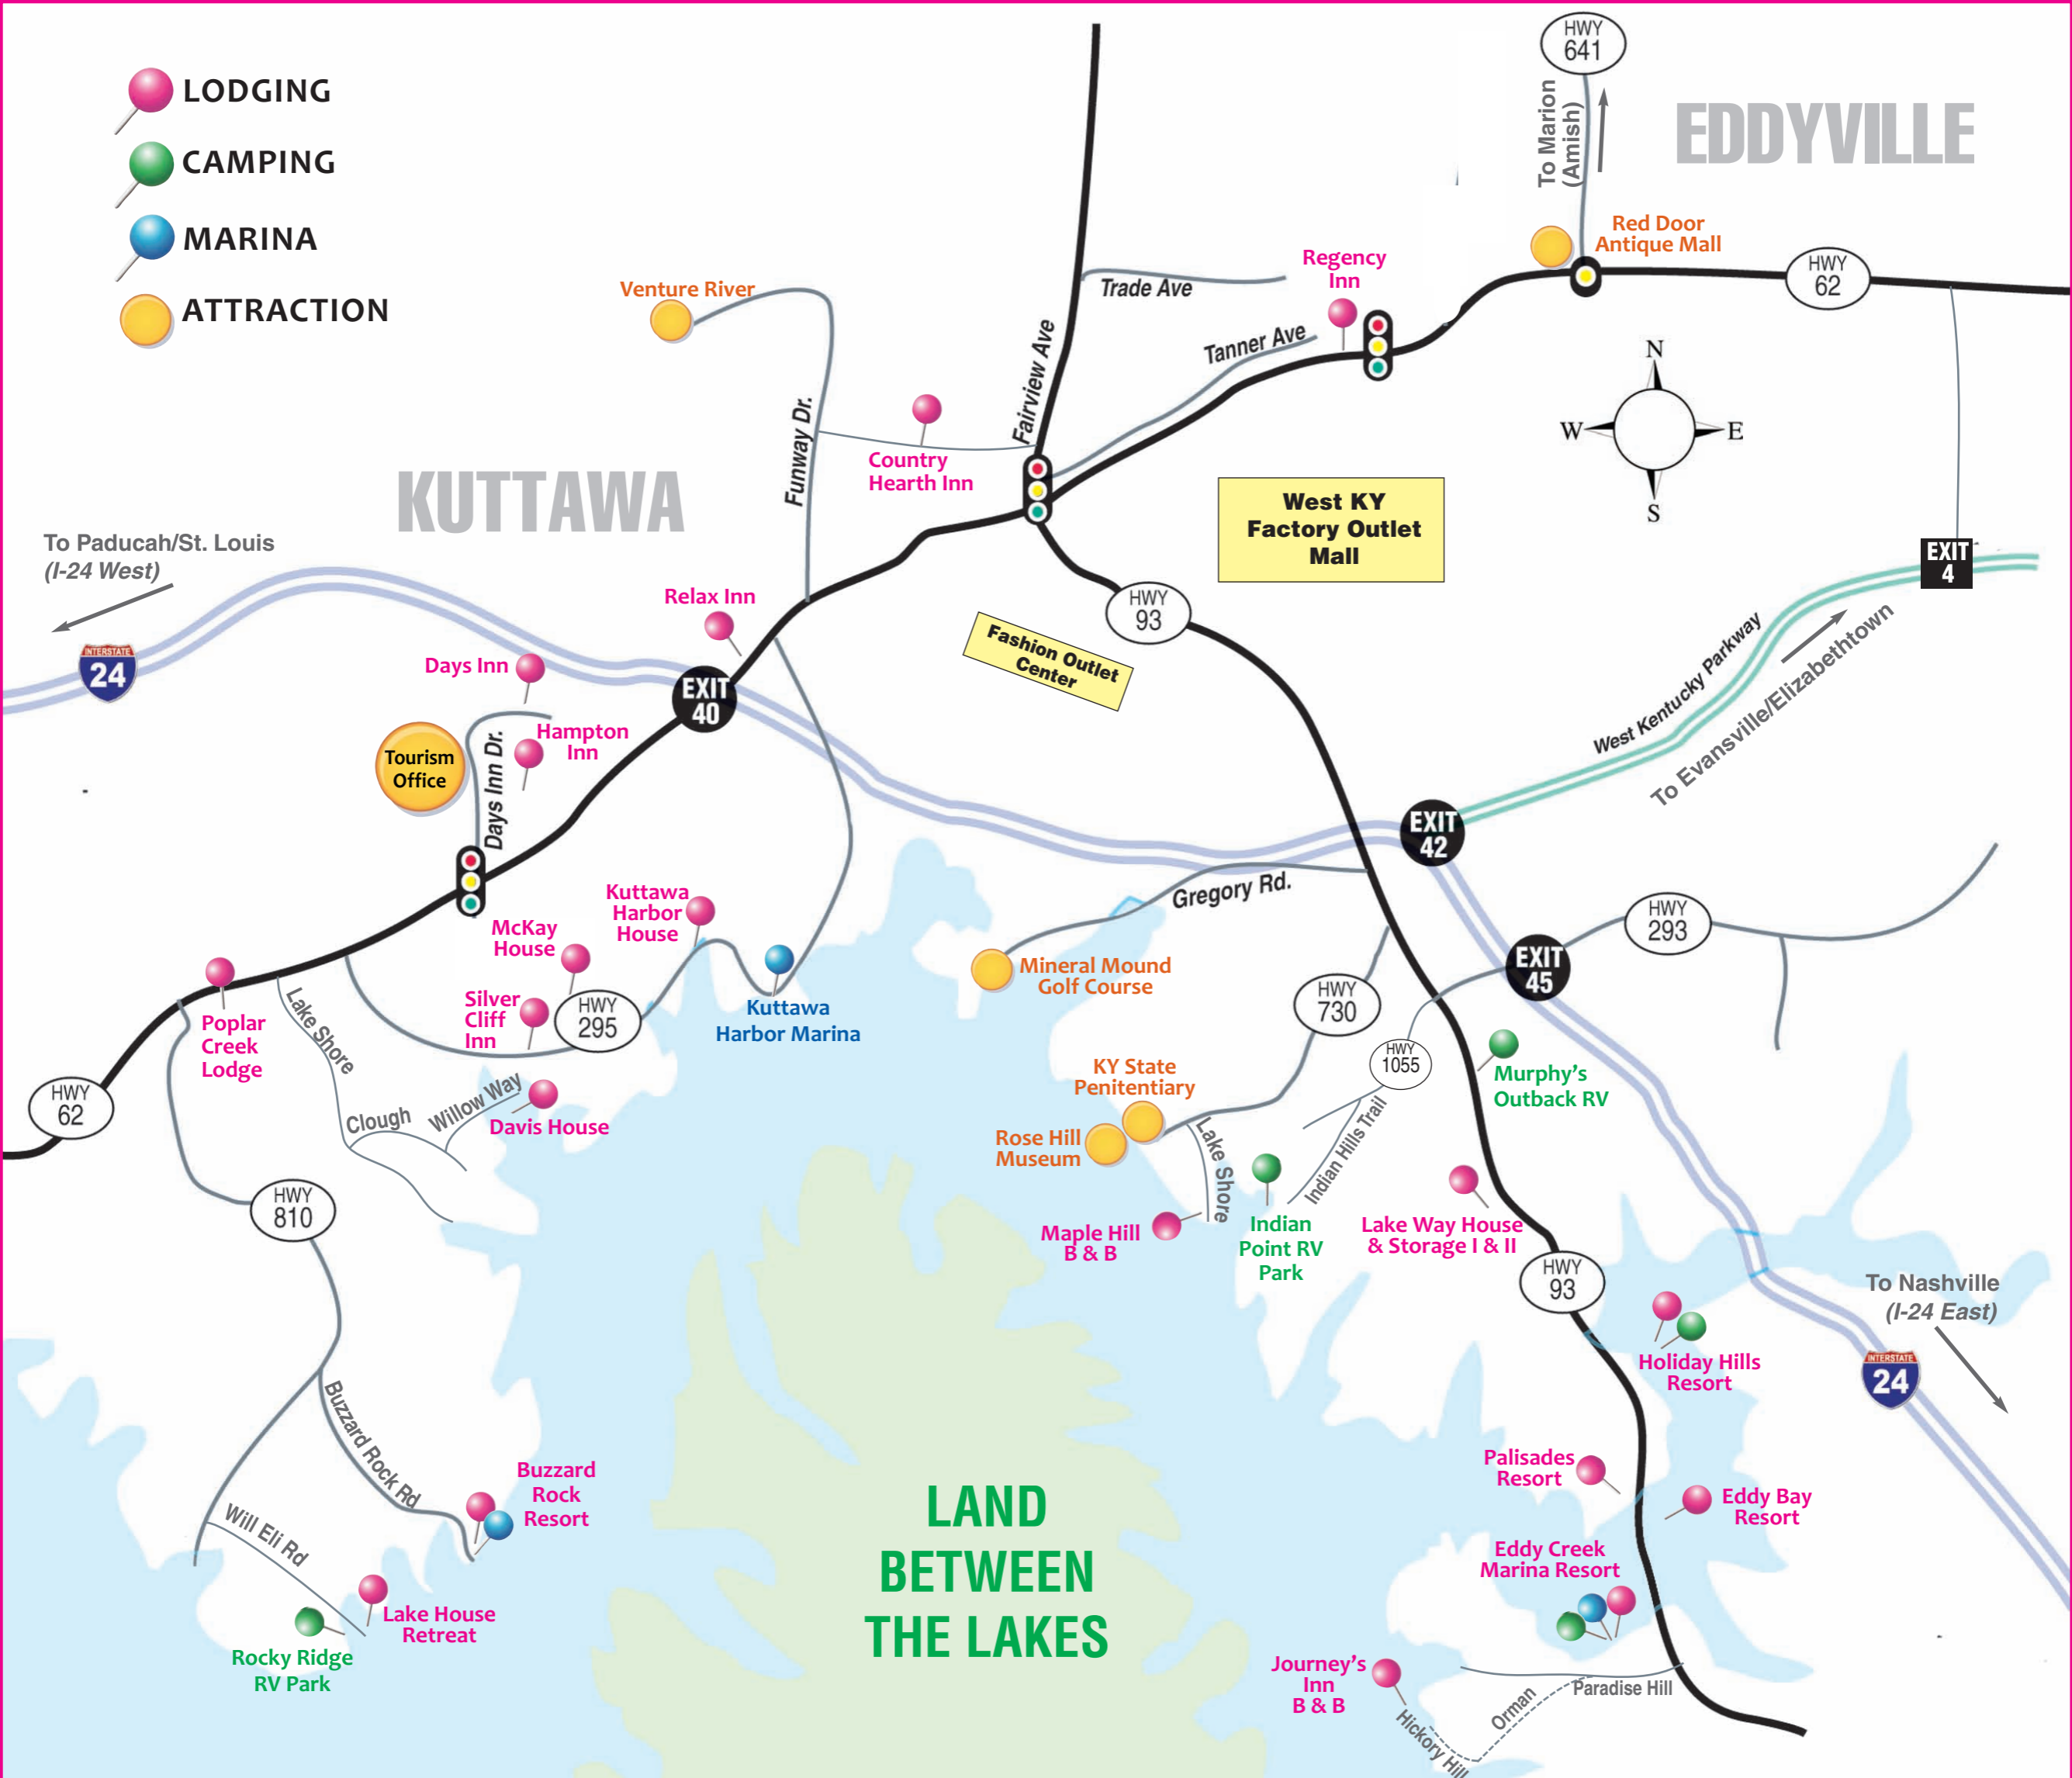

# Lake Barkley Area Map

- LODGING
- CAMPING
- MARINA
- ATTRACTION

KUTTAWA

EDDYVILLE

LAND BETWEEN THE LAKES

To Paducah/St. Louis (I-24 West)

To Nashville (I-24 East)

West KY Factory Outlet Mall

Fashion Outlet Center

West Kentucky Parkway  
To Evansville/Elizabethtown

Lake Shore  
Clough  
Willow Way

Lake Shore  
Indian Hills Trail

Buzzard Rock Rd  
Will Eli Rd

Orman  
Paradise Hill  
Hickory Hill